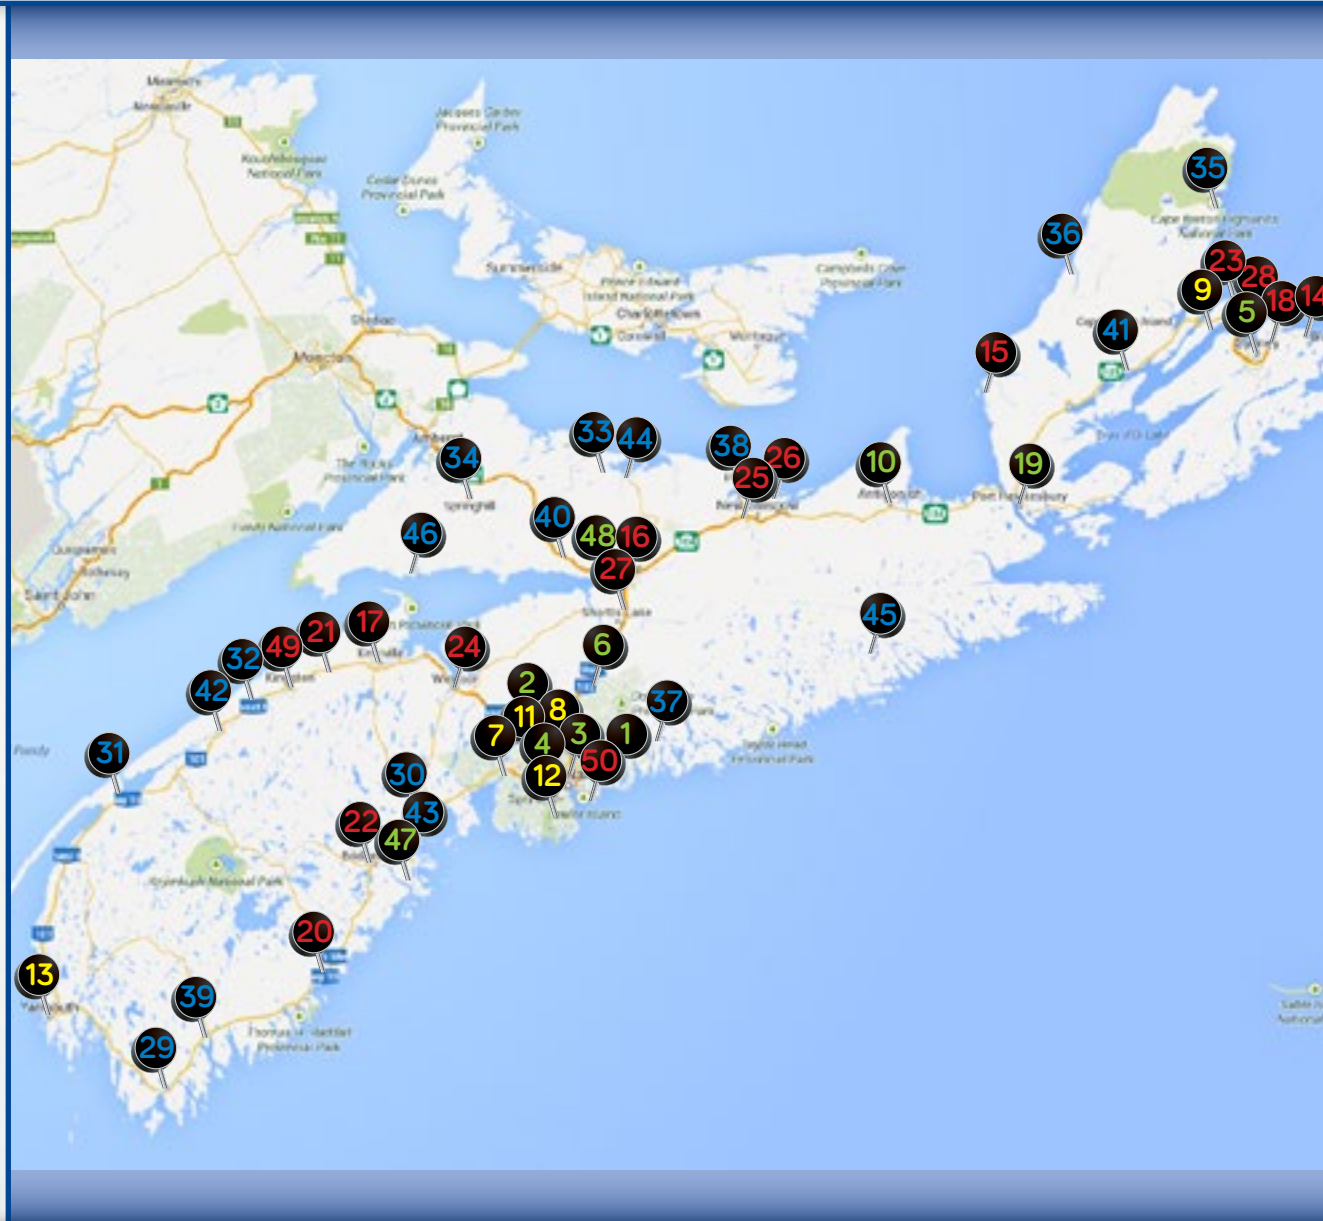

- | | |
|--|------------------------|
| 1. Cole Harbour Place | <i>Cole Harbour</i> |
| 2. Sackville Sports Stadium | <i>Sackville</i> |
| 3. Dartmouth Sportsplex | <i>Dartmouth</i> |
| 4. Halifax Forum | <i>Halifax</i> |
| 5. Sydney Centre 200 | <i>Sydney</i> |
| 6. East Hants Sportsplex | <i>Lantz</i> |
| 7. St. Margaret's Arena | <i>Upper Tantallon</i> |
| 8. Centennial Arena | <i>Halifax</i> |
| 9. EMERA Centre | <i>North Sydney</i> |
| 10. Keating Millenium Centre | <i>Antigonish</i> |
| 11. Sackville Community Arena | <i>Lower Sackville</i> |
| 12. Spryfield Lions Rink | <i>Spryfield</i> |
| 13. Yarmouth Mariner Centre | <i>Yarmouth</i> |
| 14. BayPlex | <i>Glace Bay</i> |
| 15. Al MacInnis Sports Centre | <i>Port Hood</i> |
| 16. Colchester Legion Stadium | <i>Truro</i> |
| 17. Kentville Centennial Arena | <i>Kentville</i> |
| 18. New Waterford Arena | <i>New Waterford</i> |
| 19. Port Hawkesbury Civic Centre | <i>Port Hawkesbury</i> |
| 20. Queens Place | <i>Liverpool</i> |
| 21. Kings Mutual Centre Apple Dome
(Berwick & District Arena) | <i>Berwick</i> |
| 22. Bridgewater Memorial Arena | <i>Bridgewater</i> |
| 23. Sydney Mines & Dist. Community Centre | <i>Sydney Mines</i> |
| 24. Windsor Exhibition Centre | <i>Windsor</i> |
| 25. Westville Miners Sports Centre | <i>Westville</i> |
| 26. Trenton Community Arena | <i>Trenton</i> |

KEY

Metro markets
(over 500,000 annual visits)

Urban markets
(100,000—499,999 annual visits)

Rural markets
(under 100,000 annual visits)

Premium markets
(1,000,000+ annual visits and/or major attractions)