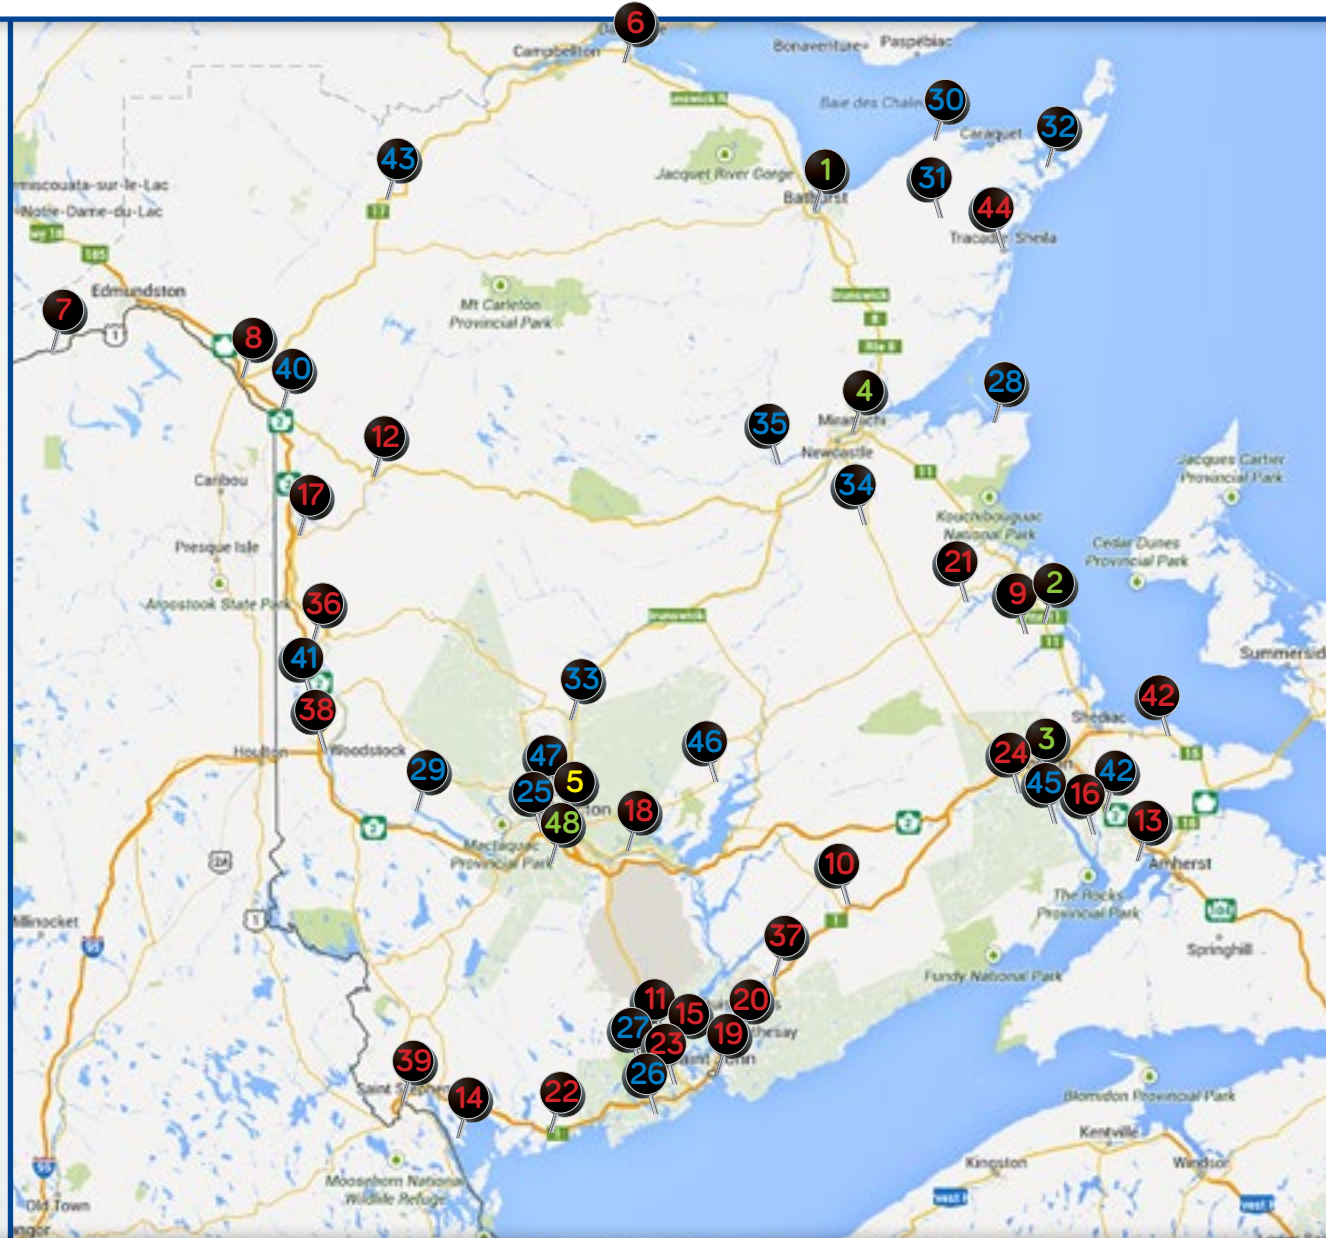

NEW BRUNSWICK ARENAS

1. KC Irving Regional Centre *Bathurst*
2. James K Irving Centre *Bouctouche*
3. Jean-Louis Levesque Arena *Moncton*
4. Miramachi Civic Centre *Miramachi*
5. Willie O Ree Sports Centre *Fredericton*
6. Inch Arran Ice Palace *Dalhousie*
7. Centre sportif. J.docithe Nadeau *Saint-Francois de Madawaska*
8. Palais des Sports *St. Leonard*
9. Bouctouche Forum *Bouctouche*
10. Eighth Hussar Sport Centre *Sussex*
11. River Valley Community Center *Grand Bay-Westfield*
12. Tobique-Plex (Tobique Valley Centennial Arena) *Plaster Rock*
13. Tantramar Regional Civic Centre *Sackville*
14. W.C. O'Neill Arena *St. Andrews*
15. Lord Beaverbrook Rink *Saint John*
16. Arena Eugene LeBlanc *Memramcook*
17. River Valley Civic Centre *Perth Andover*
18. Kings Arrow Arena *Oromocto*
19. Hilton Belyea Arena *Saint John*
20. Rothesay Arena *Rothesay*
21. Chief Young Eagle Rec Centre (Big Cove Recreation Centre) *Elsipogtog*
22. Fundy Arena *Black's Harbour*
23. Stewart Hurley Arena *Saint John*

KEY

Metro markets
(over 500,000 annual visits)

Urban markets
(100,000—499,999 annual visits)

Rural markets
(under 100,000 annual visits)

Premium markets
(1,000,000+ annual visits and/or major attractions)