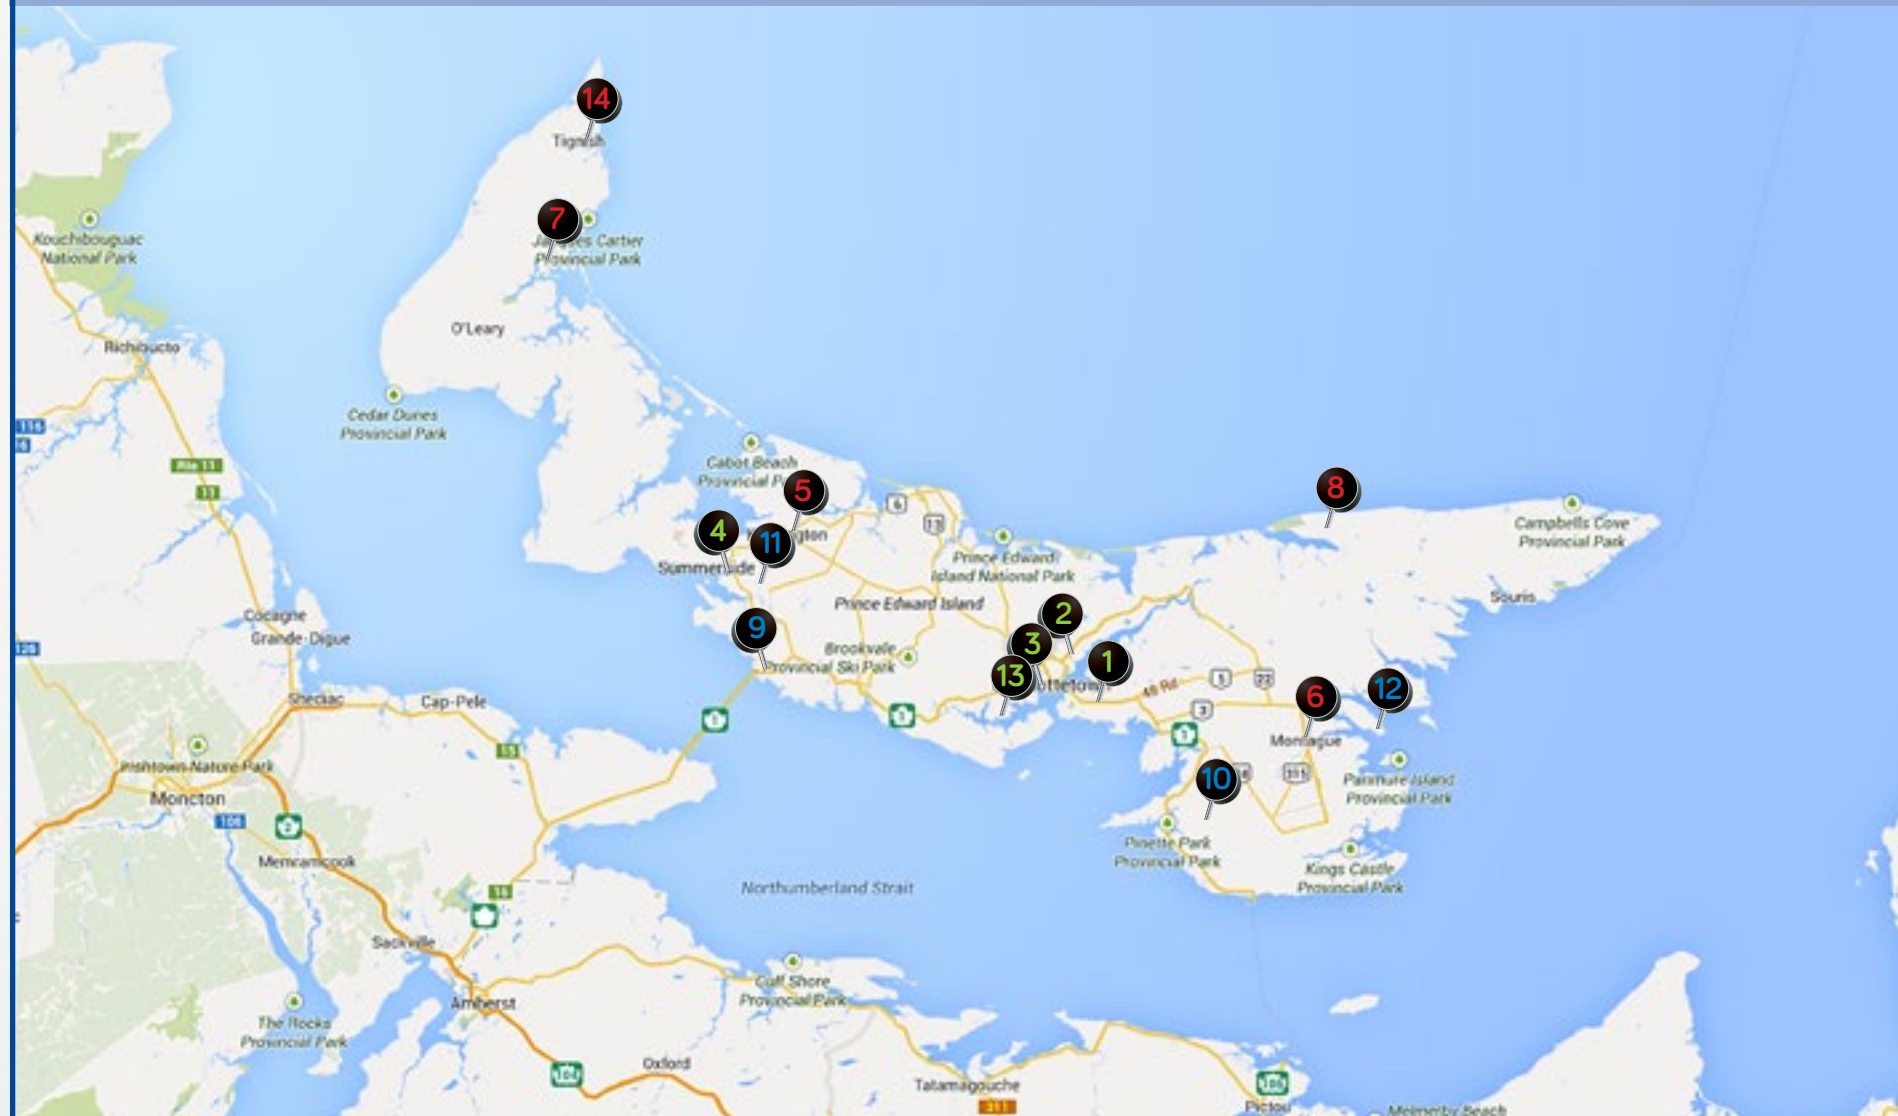

PRINCE EDWARD ISLAND ARENAS

1. Pownal Sports Centre *Pownal*
2. CARI Complex MacLauchlan Arena *Charlottetown*
3. Charlottetown Civic Centre; QMJHL *Charlottetown*
4. Credit Union Place (Summerside Wellness Centre) *Summerside*
5. Community Gardens *Kensington*
6. Iceland Arena *Montague*
7. Jacques Cartier Memorial Arena *Alberton*
8. St. Peters Area Rink *Cable Head*
9. Gateway Arena *Borden Carleton*
10. Belfast Recreation Centre *Iona*
11. Bedeque and Area Community Rink *Central Bedeque*
12. Three Rivers Sportsplex *Georgetown*
13. APM Centre *Cornwall*
14. Tignish Credit Union Place *Tignish*

KEY

Metro markets
(over 500,000 annual visits)

Urban markets
(100,000—499,999 annual visits)

Rural markets
(under 100,000 annual visits)

Premium markets
(1,000,000+ annual visits and/or major attractions)