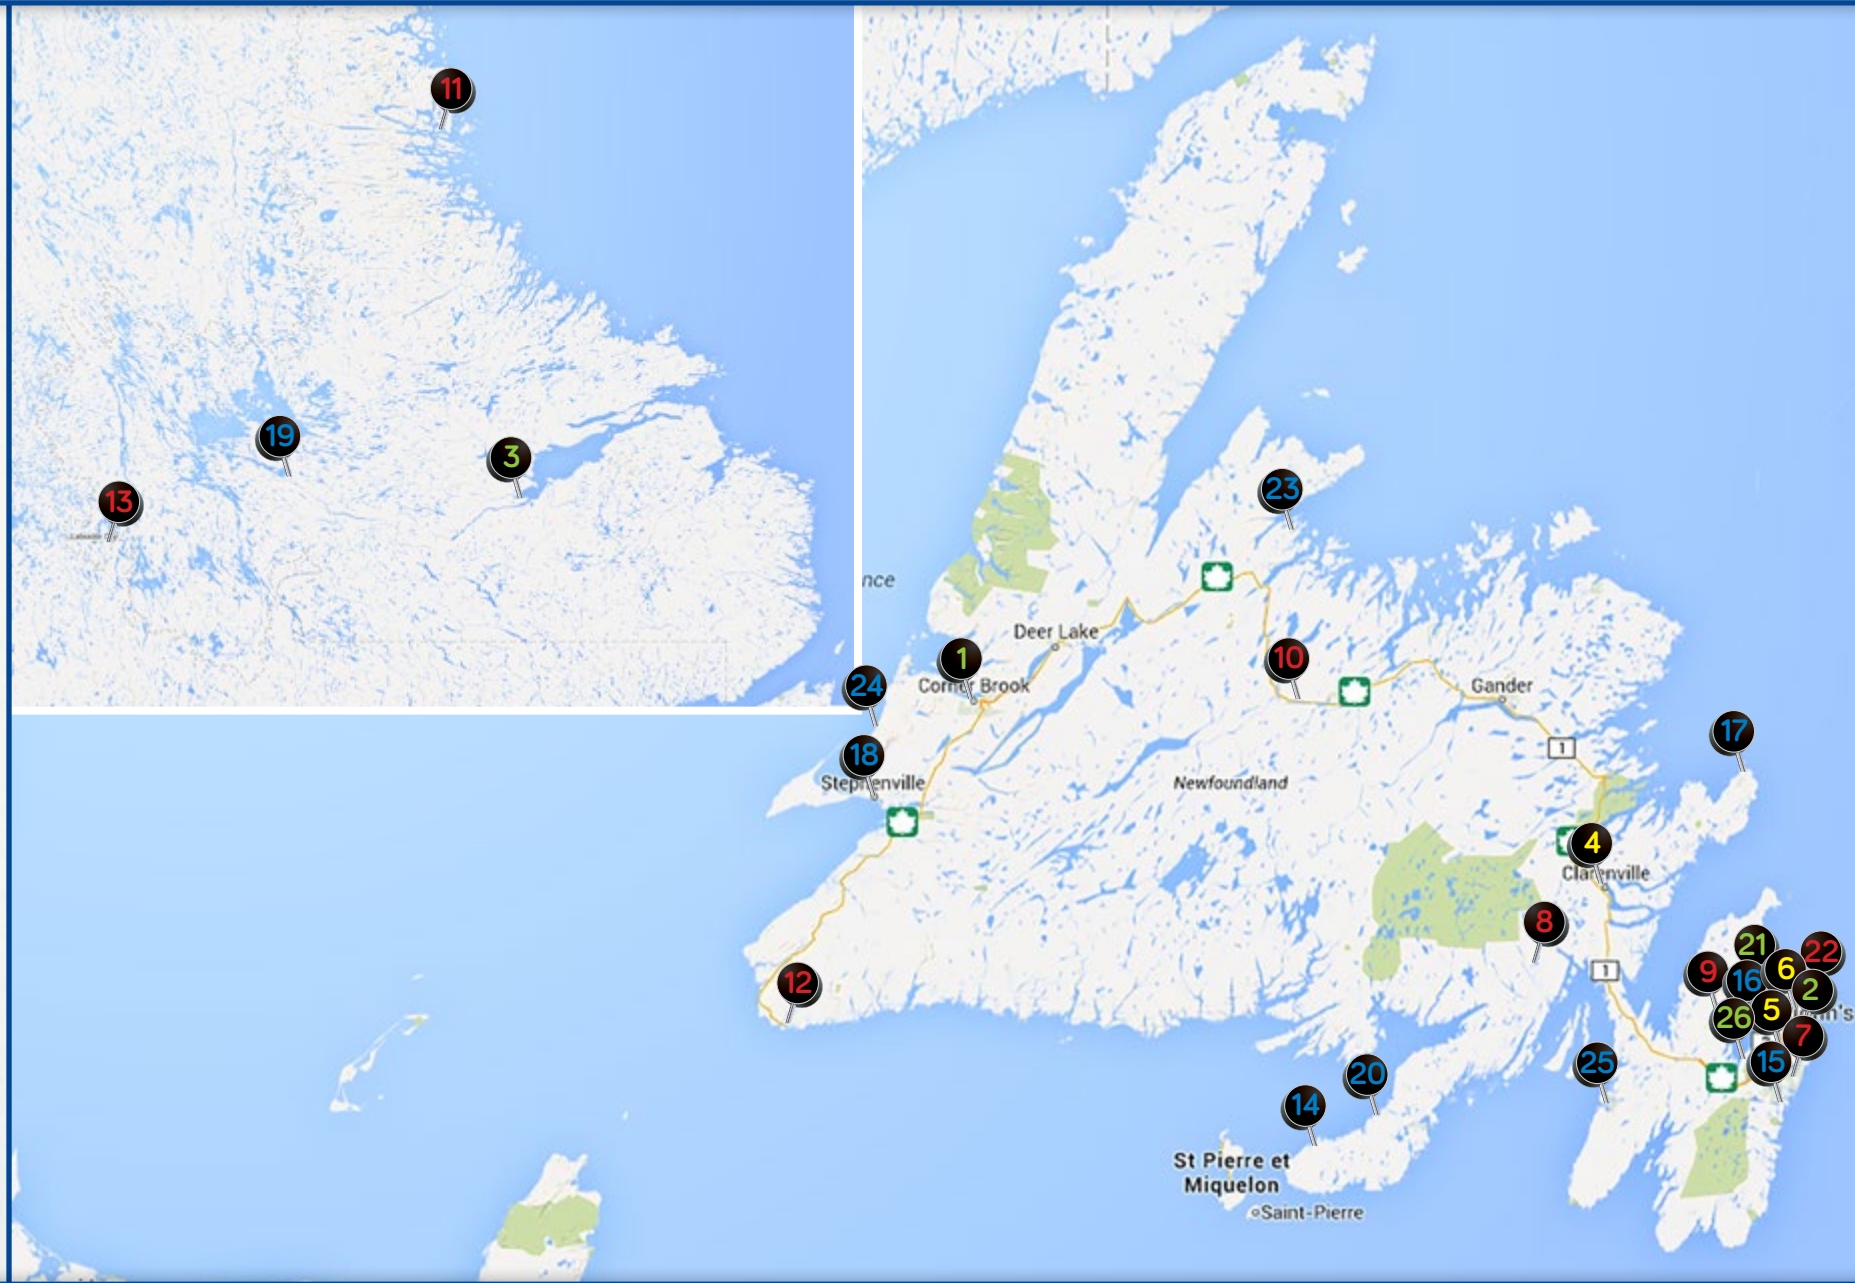

1. Canada Games Centre (Pepsi Centre) *Corner Brook*
2. Capital Hyundai Arena—Prince of Wales *St. John's*
3. EJ Broomfield Memorial Arena *Happy Valley-Goose Bay*
4. Clarenville Event Centre *Clarenville*
5. Mount Pearl Glacier Arena *Mount Pearl*
6. Twin Rinks *St. John's*
7. Goulds Arena *Goulds*
8. Robert French Memorial Stadium *Conception Bay South*
9. The Bay Arena *Bay Roberts*
10. Joe Byrne Mem. Stadium *Grand Falls-Windsor*
11. Nain Huskey Sportsplex *Nain, Labrador*
12. Bruce II Sports Centre *Port Au Basques*
13. Labrador City Arena *Labrador*
14. Fortune Arena *Fortune*
15. Southern Shore Arena *Witless*
16. Mon. Bartlett Memorial Arena *Bell Island*
17. Bonavista Stadium *Bonavista*
18. Stephenville Dome *Stephenville*
19. Churchill Falls Arena *Churchill Falls*
20. Kaetlyn Osmond Arena *Marystown*
21. Rogers Bussey Memorial Arena *St. John's*
22. Northpoint Sports *St. John's*
23. Springdale Stadium *Springdale*
24. Siki Bennett Memorial Arena *St. Georges*
25. Placentia Area Rec. Complex *Placentia Bay*
26. Fieldian Gardens *St. John's*

## KEY

**Metro markets**  
(over 500,000 annual visits)

**Urban markets**  
(100,000—499,999 annual visits)

**Rural markets**  
(under 100,000 annual visits)

**Premium markets**  
(1,000,000+ annual visits and/or major attractions)